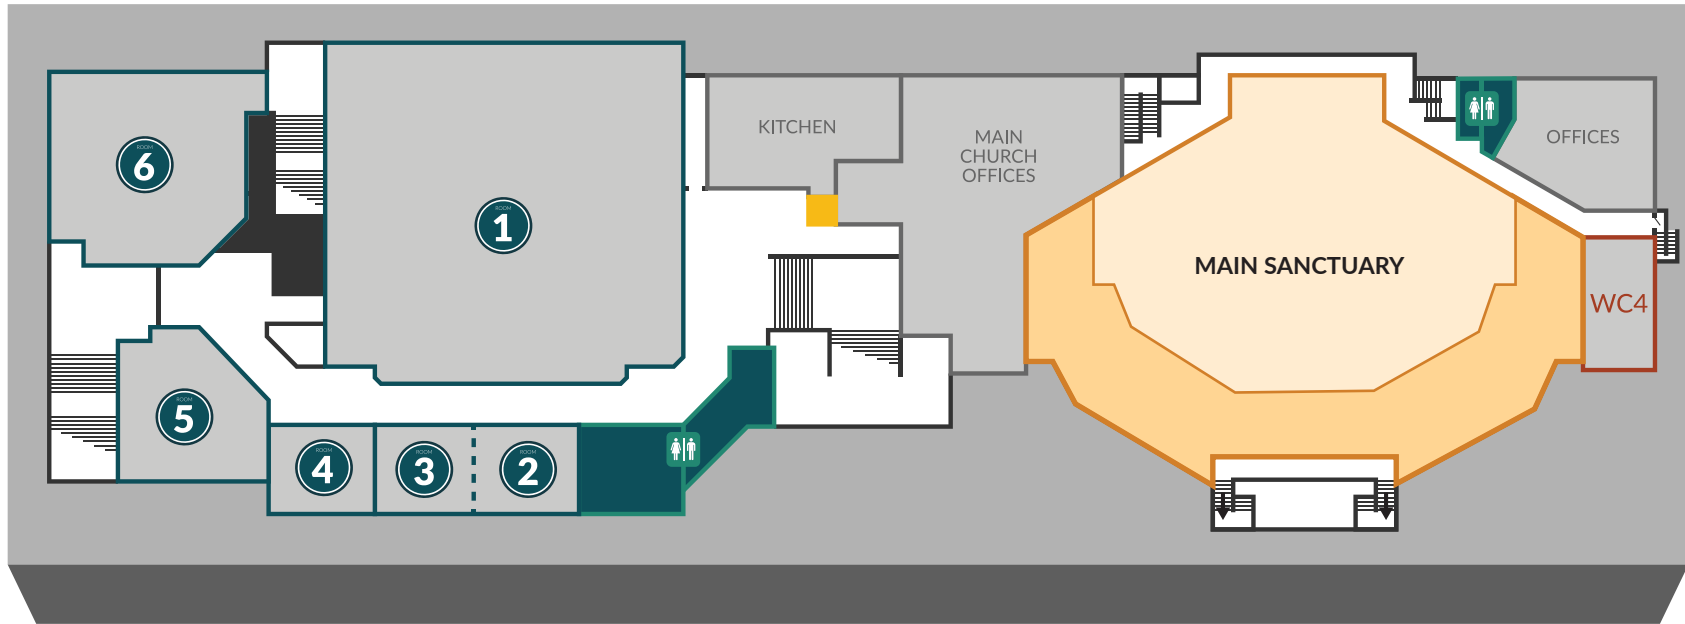

First Service (9:00AM)

Children's Ministry

-  Infants
-  Walkers/Toddlers
-  2's
-  3's
-  4's
-  K&1st
-  2nd & 3rd Girls (Room J1)
-  2nd & 3rd Boys (Room J4)
-  4th & 5th Girls (Room J3)
-  4th & 5th Boys (Room J6)

Second Service (10:45AM)

Children's Ministry

-  Infants
-  Walkers/Toddlers
-  2's
-  3's
-  4's
-  K-2nd
-  3rd-5th

Student Ministry & Fellowship Groups

-  **1** STRONGHOLD
FAMILIES FINDING STRENGTH IN CHRIST
-  **3** CROSSROADS
-  **4** FELLOWSHIP OF THE SAINTS
-  **5** Junior High
-  WC1 COMMUNITY OF FAITH
-  WC3 HOMEBUILDERS
-  MAIN SANCTUARY COMMON GROUND
-  **6** High School

CAMPUS MAP

SECOND FLOOR

FIRST FLOOR