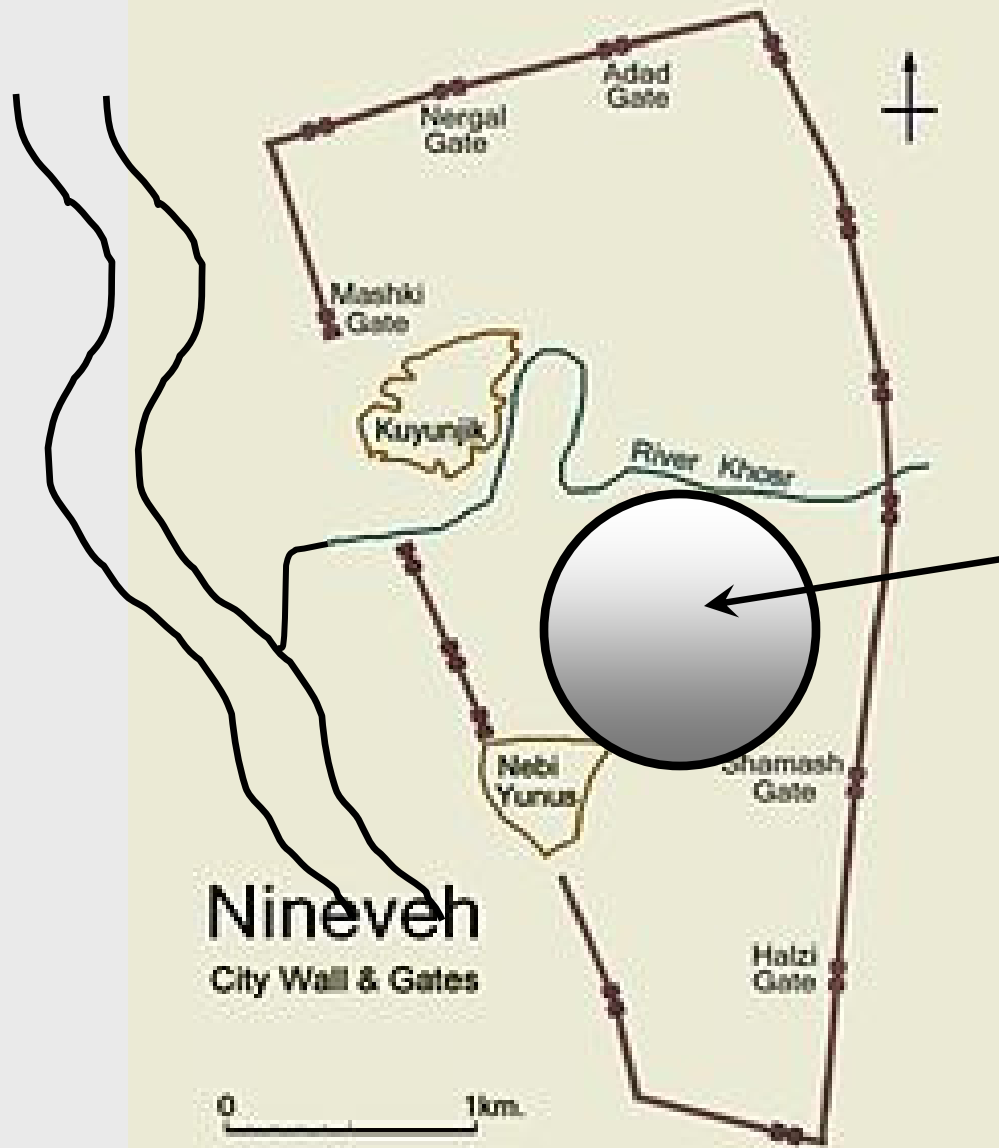

**Nineveh  
proper built  
by King  
Sennacherib  
70 years  
after Jonah  
(~700 B.C.)**

**Size of  
Nineveh  
proper in  
Jonah's Day  
(~770 B.C.)**