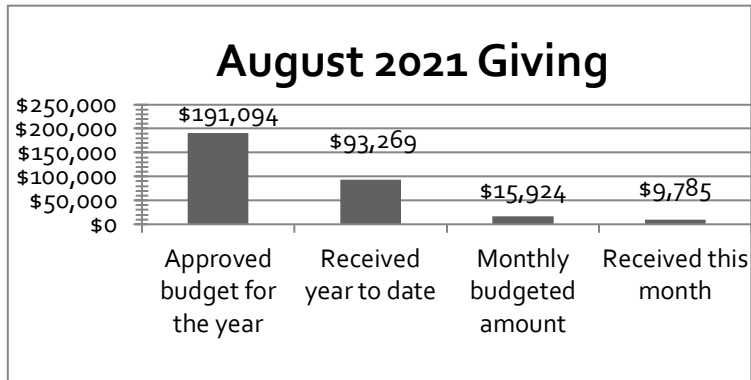

Birthdays: Jim Lagrutta 08/26; Dennis Salemi 08/28

As we come upon cold and flu season, as well as Covid-19 and the variants, we want to keep you all safe and healthy. For your health and the health of others, if you think you may have been exposed to Covid, either stay home or please wear a mask and keep a safe distance from others. If you're not feeling well, we ask that you stay home and stream the service [from our website](#) or [YouTube](#), or you can even watch it later after it's posted to our website. Please pray that God will heal those that are feeling ill at this time.