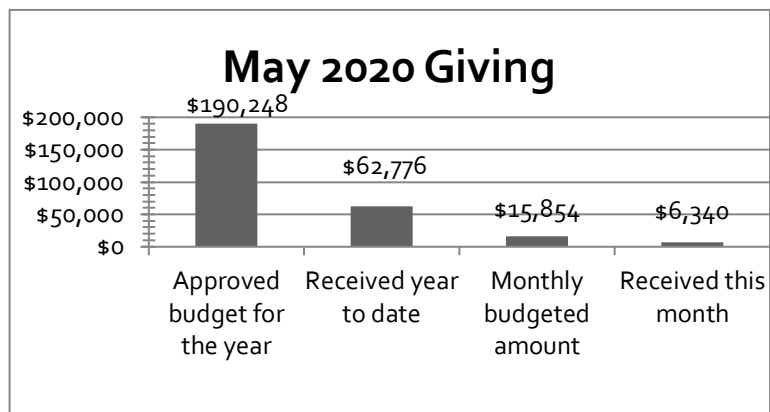

**Birthdays:** Art Chavez 05/11; Chase Lane 05/15

Please remember you may **GIVE ONLINE** during this time we're at home due to COVID-19. Help us continue to spread the Gospel. Thank you for faithfully giving...