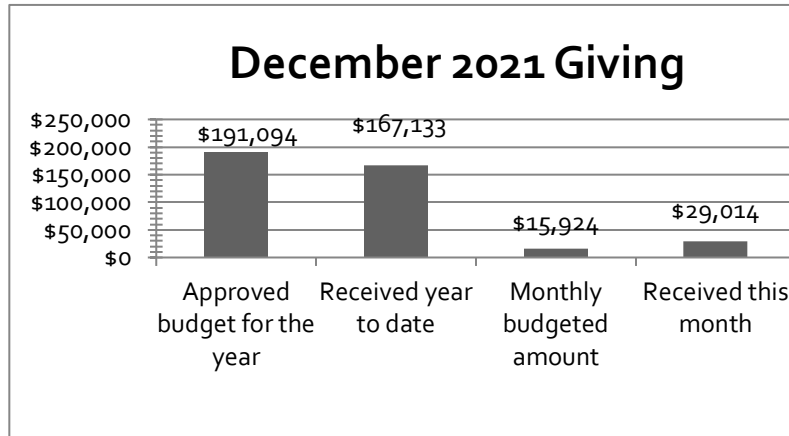

*Birthday's: Harold Canter 01/06; Linda Hughes 01/06*

FBC, Newman has more than a few ways for you to give...you may give online through [tithe.ly](http://tithe.ly) on our website, by mail, by dropping your envelope off at the church office, or at a Sunday morning service. We thank you for faithfully giving. Clearly mark your offering envelopes with your name, amount of your tithe or offering, your address, and any changes we need to make. **Please include the date of your offering on your envelope.**