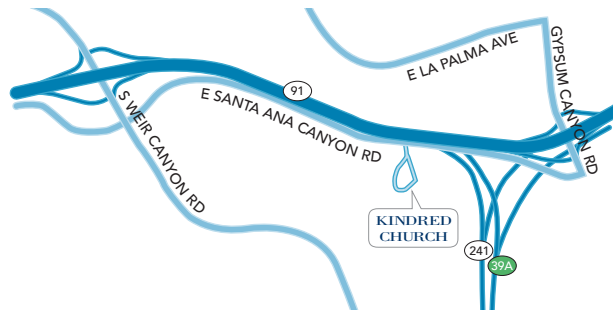

DIRECTIONS

From the 91 east toward Riverside

- ↳ Exit Weir Canyon and turn right
- ↙ Turn left on Santa Ana Canyon Road
- ↑ Church is 1 mile ahead on the right side

From the 91 west toward Los Angeles

- ↙ Exit Gypsum at turn left
- ↳ Turn right onto Santa Ana Canyon Road
- ↑ Church is 1 mile ahead on the left side

SUNDAY MORNING SERVICES

FIRST SERVICE | 8:30 AM

- Worship Service | *Worship Center*
- Newborn-2 years | *Little Kids area*
- 3 years-6th grade | *Kindred Kids area*
- College | *Jr. High Room*
- Kindred University Classes | *KU Classrooms*

SECOND SERVICE | 10:30 AM

- Worship Service | *Worship Center*
- Newborn-2 years | *Little Kids Building*
- 3 years – 6th Grade | *Kindred Kids Building*
- Jr. High Service | *Jr. High Room*
- Sr. High Service | *High School Room*
- Kindred University Classes | *KU Classrooms*

WELCOME TO KINDRED COMMUNITY CHURCH

CAMPUS MAP

CHURCH

8712 E. Santa Ana Canyon Road
Anaheim Hills, CA 92808

OFFICES

100 Chaparral Court, Suite 100
Anaheim Hills, CA 92808
714.282.9941

info@kindredchurch.org | kindredchurch.org