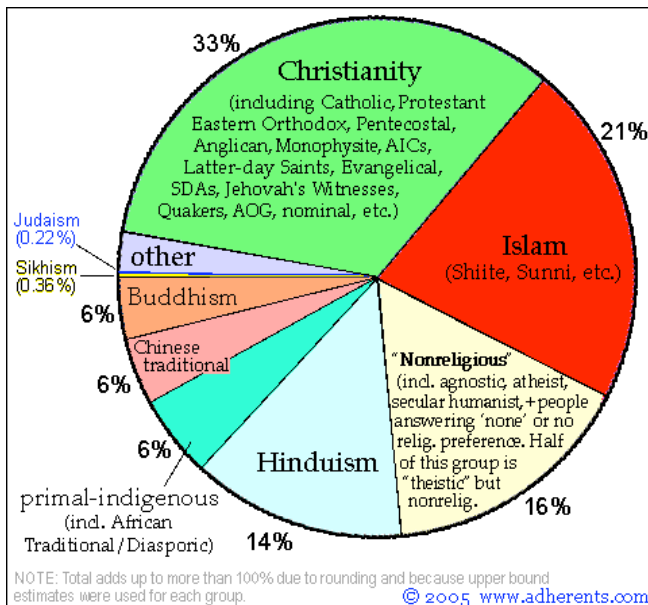

### The World's Top 10 Religions:

#10 = *Juche* ("Self-Reliance")

#9 = *Sikhism*

#8 = *African Tradition Religion*

#7 = *Primal-Indigenous*

#6 = *Buddhism*

#5 = *Chinese Traditional Religion*

#4 = *Hinduism*

Followers = 1.1 billion (nonreligious Westerns, agnostics and atheists in current and formerly-communist countries)

#2 = *Islam*

Followers = 1.3 billion Founder = Mohammed

View of God = Monotheism Means to God = Five Pillars of Islam

View of Afterlife = Paradise

#1 = *Christianity*\*

Followers = 2.1 billion Founder = Jesus of Nazareth

View of God = Monotheism Means to God = atonement/substitution

View of Afterlife = heaven

**\* includes ALL systems that claim to originate with Jesus Christ.**